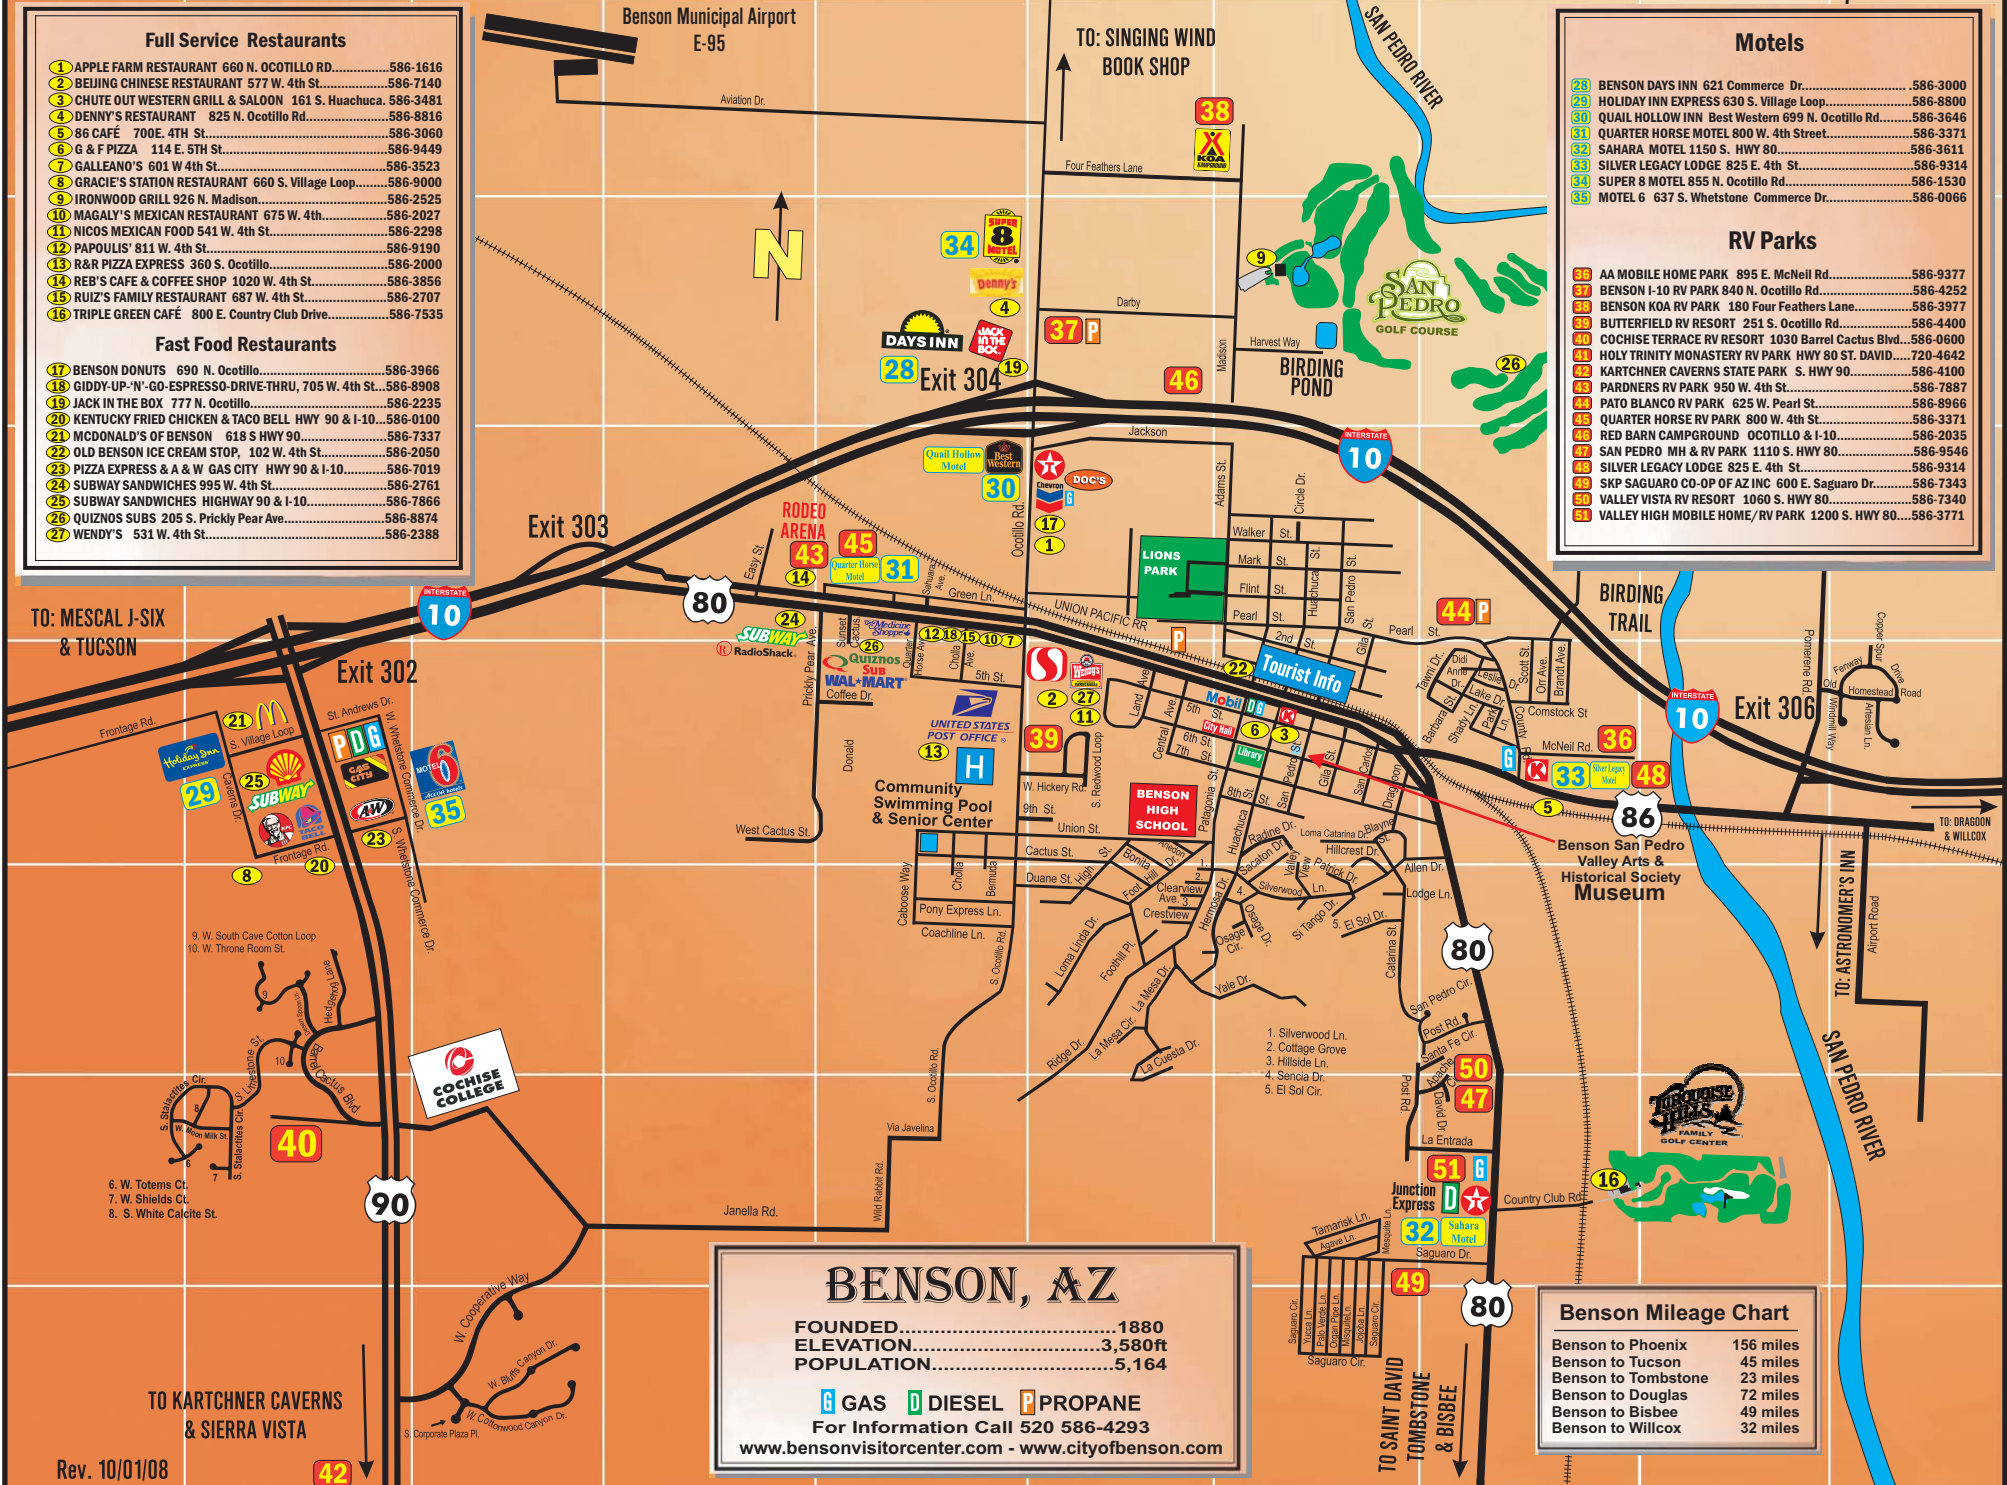

1. ### Motels
2. 28 BENSON DAYS INN 621 Commerce Dr.....586-3000
   - 29 HOLIDAY INN EXPRESS 630 S. Village Loop.....586-8800
   - 30 QUAIL HOLLOW INN Best Western 699 N. Ocotillo Rd.....586-3646
   - 31 QUARTER HORSE MOTEL 800 W. 4th Street.....586-3371
   - 32 SAHARA MOTEL 1150 S. HWY 80.....586-3611
   - 33 SILVER LEGACY LODGE 825 E. 4th St.....586-9314
   - 34 SUPER 8 MOTEL 855 N. Ocotillo Rd.....586-1530
   - 35 MOTEL 6 637 S. Whetstone Commerce Dr.....586-0066
3. ### RV Parks
4. 36 AA MOBILE HOME PARK 895 E. McNeil Rd.....586-9377
   - 37 BENSON I-10 RV PARK 840 N. Ocotillo Rd.....586-4252
   - 38 BENSON KOA RV PARK 180 Four Feathers Lane.....586-3977
   - 39 BUTTERFIELD RV RESORT 251 S. Ocotillo Rd.....586-4400
   - 40 COCHISE TERRACE RV RESORT 1030 Barrel Cactus Blvd.....586-0600
   - 41 HOLY TRINITY MONASTERY RV PARK HWY 80 ST. DAVID.....720-4642
   - 42 KARTCHNER CAVERNS STATE PARK S. HWY 90.....586-4100
   - 43 PARDNERS RV PARK 950 W. 4th St.....586-7887
   - 44 PATO BLANCO RV PARK 625 W. Pearl St.....586-8966
   - 45 QUARTER HORSE RV PARK 800 W. 4th St.....586-3371
   - 46 RED BARN CAMPGROUND Ocotillo & I-10.....586-2035
   - 47 SAN PEDRO MH & RV PARK 1110 S. HWY 80.....586-9546
   - 48 SILVER LEGACY LODGE 825 E. 4th St.....586-9314
   - 49 SKP SAGUARO CO-OP OF AZ INC 600 E. Saguaro Dr.....586-7343
   - 50 VALLEY VISTA RV RESORT 1060 S. HWY 80.....586-7340
   - 51 VALLEY HIGH MOBILE HOME/RV PARK 1200 S. HWY 80.....586-3771

BENSON, AZ

FOUNDED.....1880
ELEVATION.....3,580ft
POPULATION.....5,164

G GAS D DIESEL P PROPANE
For Information Call 520 586-4293
www.bensonvisitorcenter.com - www.cityofbenSON.com

Benson Mileage Chart

Benson to Phoenix	156 miles
Benson to Tucson	45 miles
Benson to Tombstone	23 miles
Benson to Douglas	72 miles
Benson to Bisbee	49 miles
Benson to Willcox	32 miles